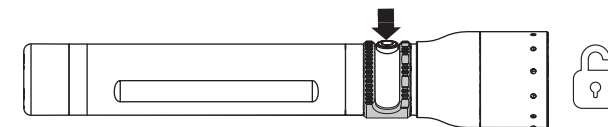

P17R Core

Default Operation

Advanced Focus System

Backup Mode 1 2 3

Boost 1 2 3

Recycling

Charging System

Off!