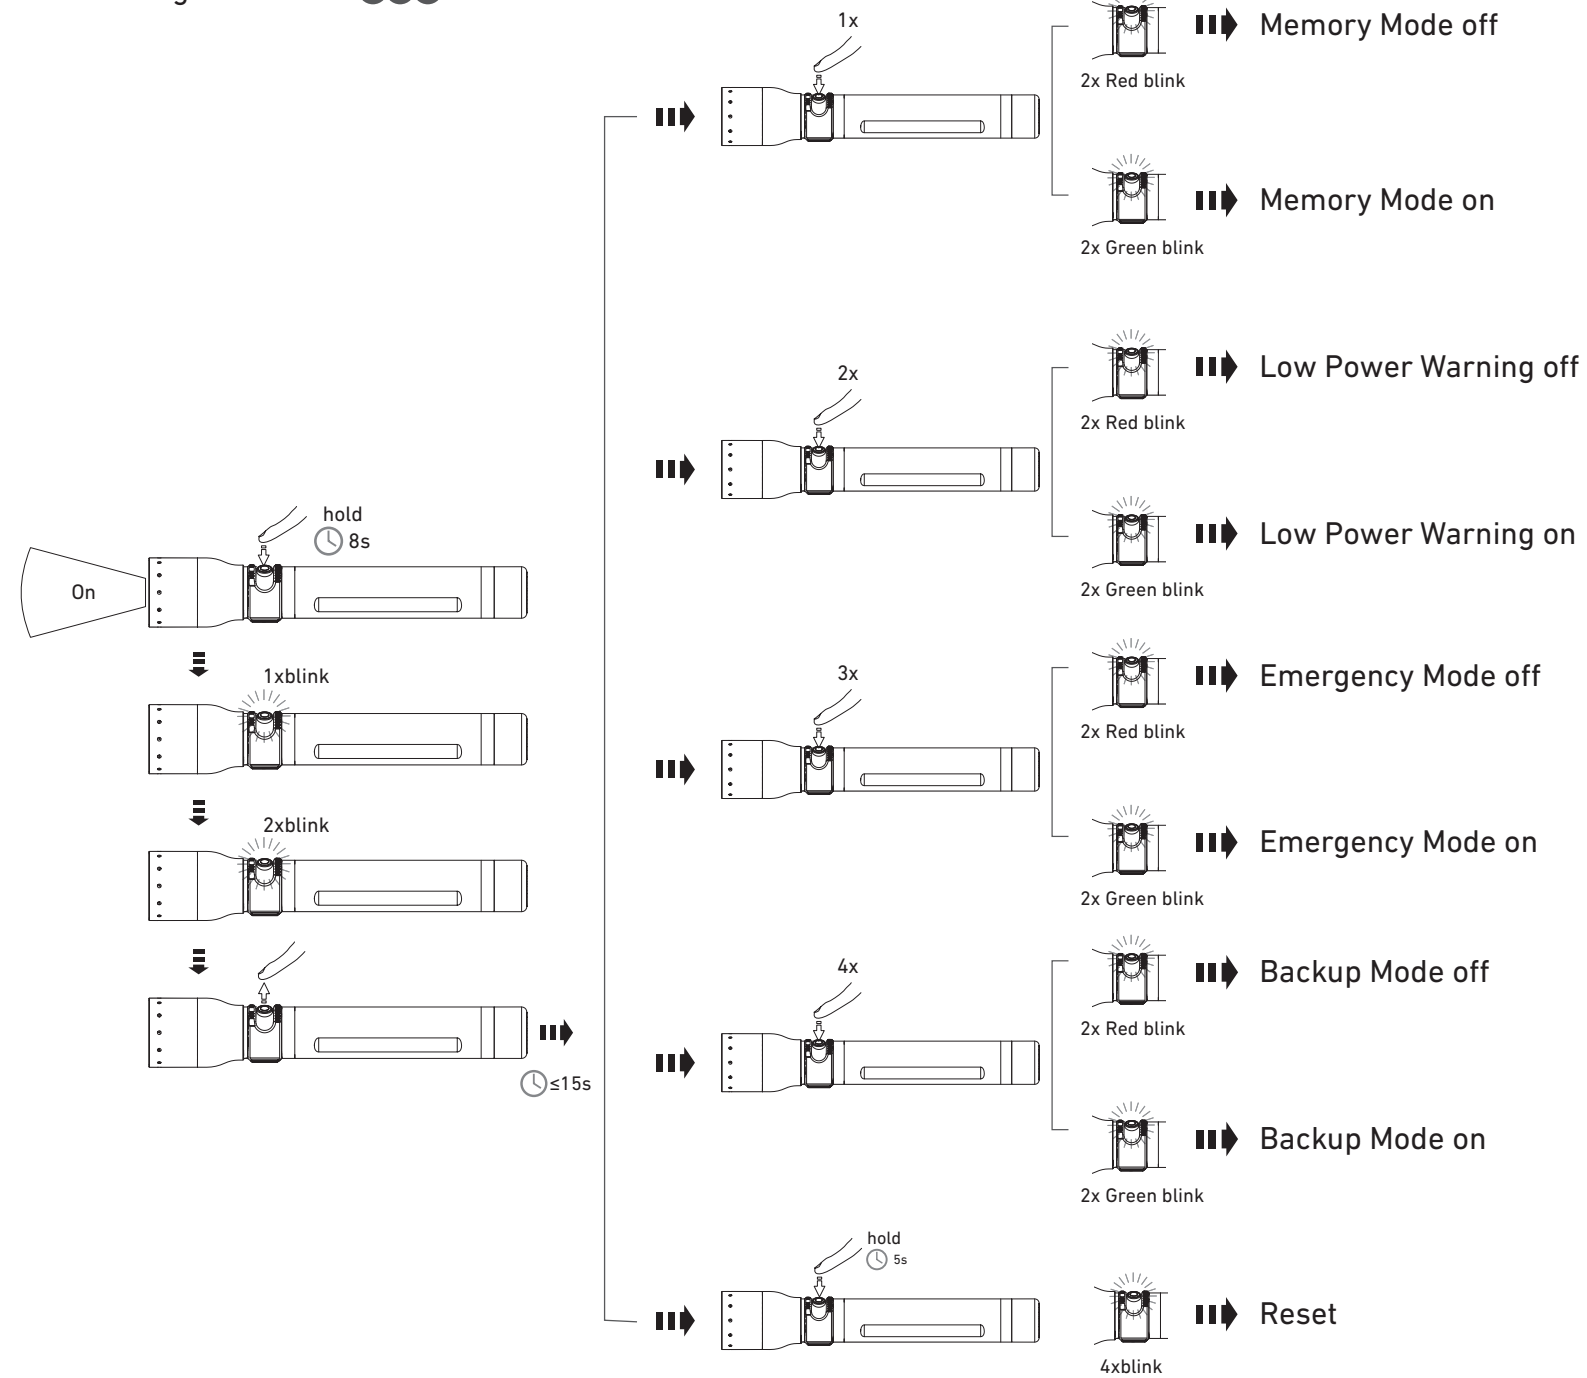

Customizing Functions 1 2 3

Customizing Light Modes 1 2 3