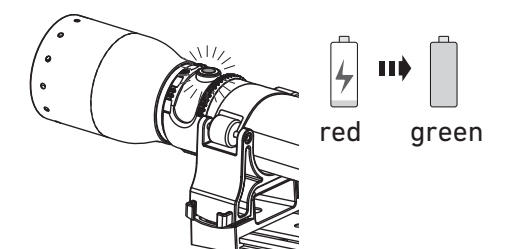

P17R Core

Default Operation

Advanced Focus System

Backup Mode 1 2 3

Boost 1 2 3

Recycling

Charging System

Off!