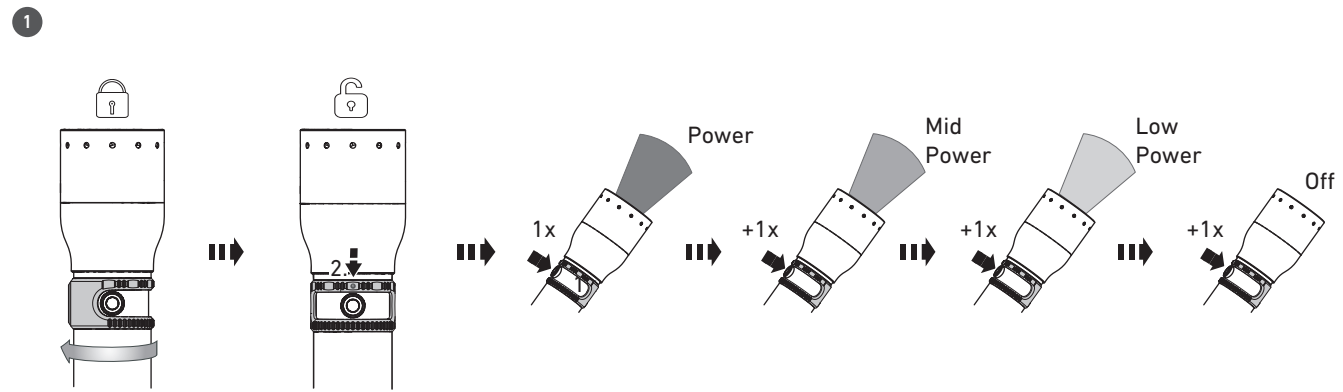

P17R Core

Default Operation

Advanced Focus System

Backup Mode 1 2 3

Boost 1 2 3

Recycling

Charging System

Off!