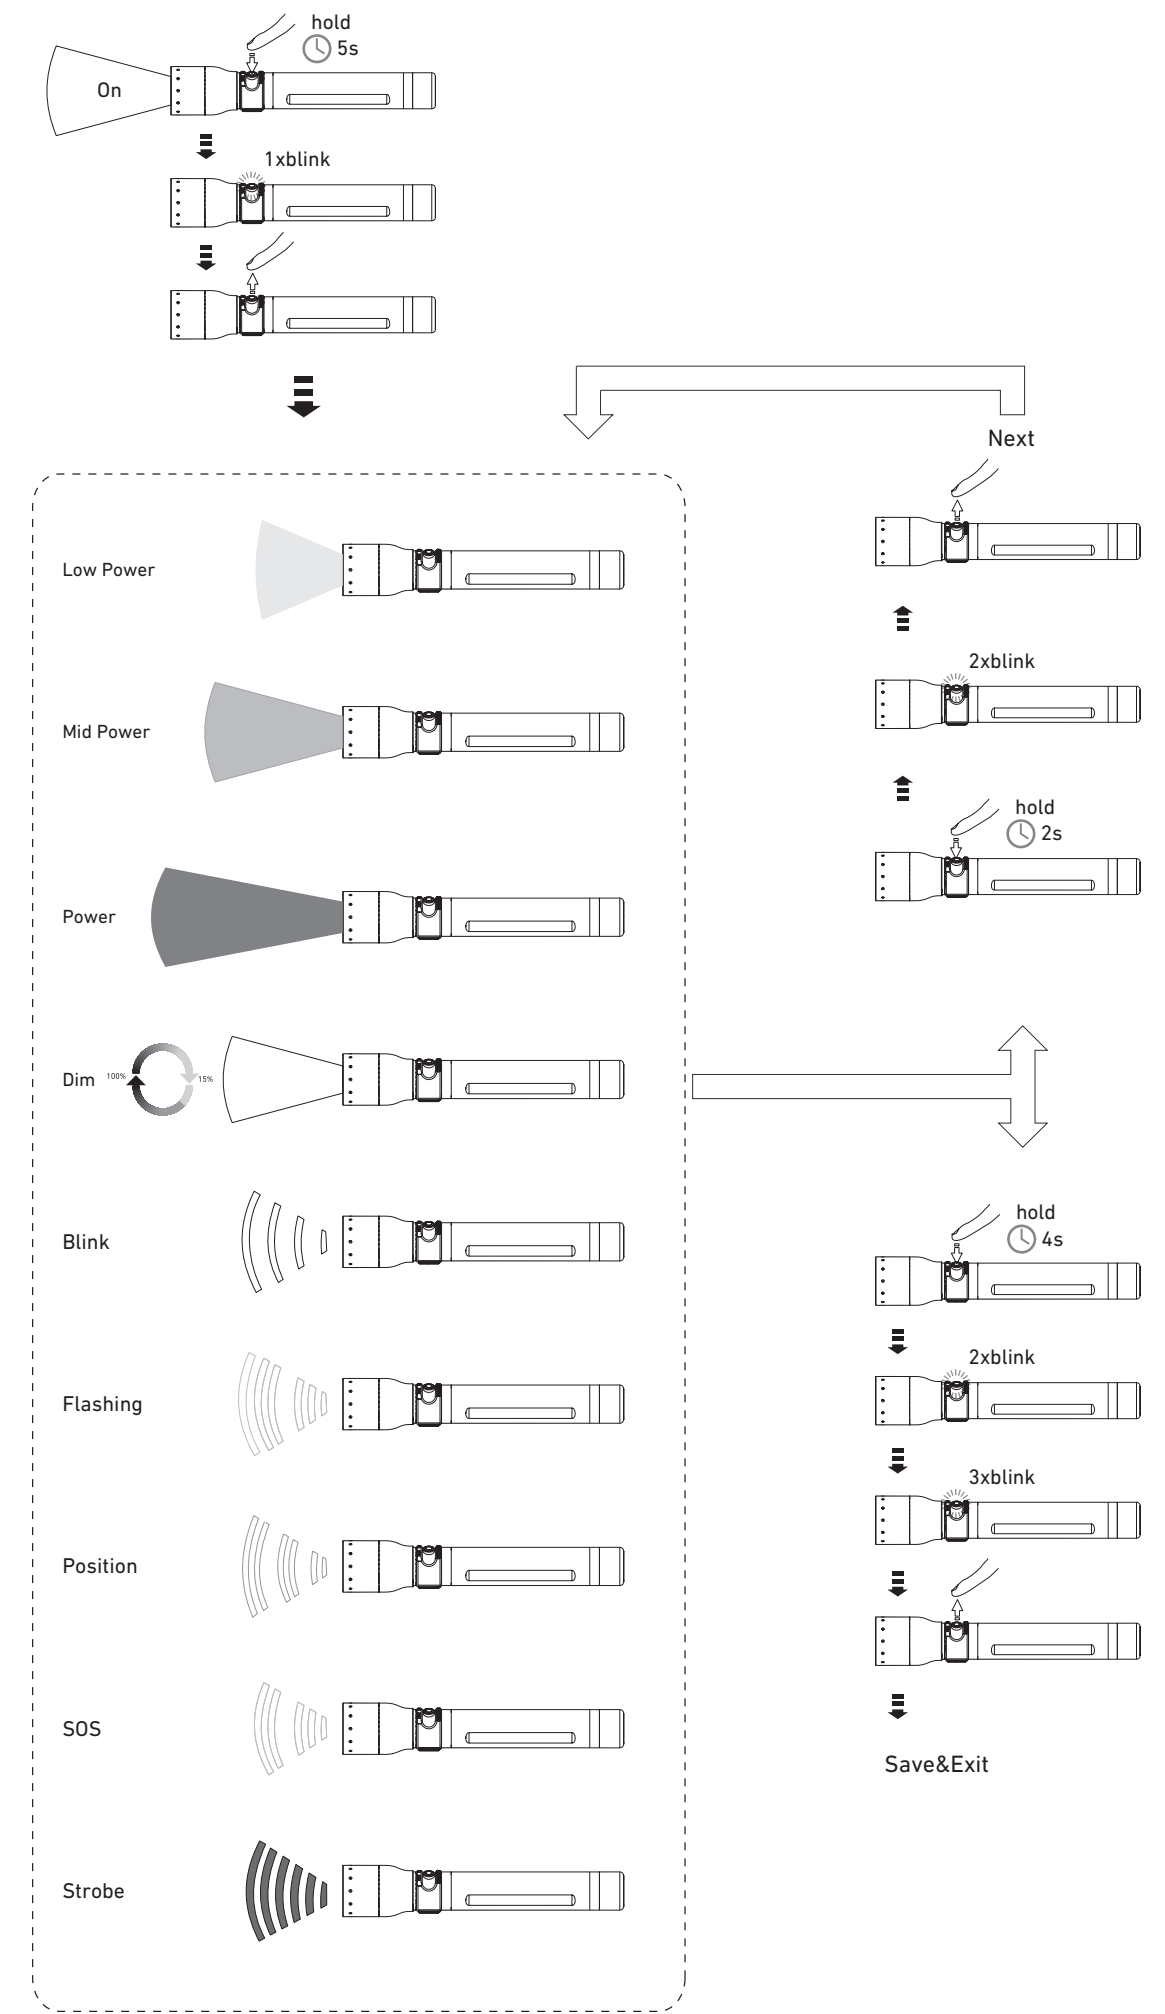

Customizing Functions 1 2 3

Customizing Light Modes 1 2 3

Further Information

Ledlenser GmbH & Co. KG
Kronenstr. 5-7 • 42699 Solingen • Germany
Phone +49 212/5948-0 Fax +49 212/5948-200
info@ledlenser.com

ledlenser.com

P17R Core_V0.1
24.06.2020
1J12Axxxx