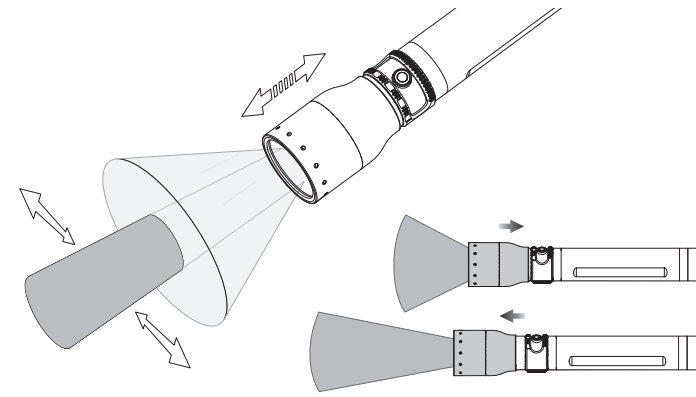

P17R Core

Default Operation

Advanced Focus System

Backup Mode 1 2 3

Boost 1 2 3

Recycling

Charging System

Off!