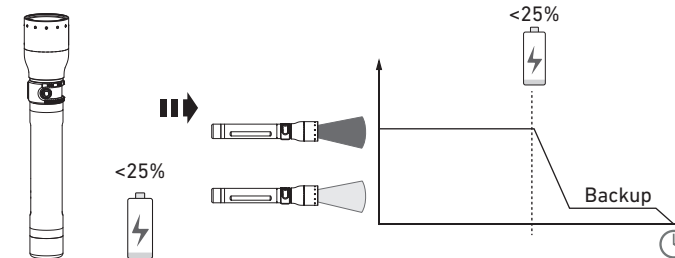

P17R Core

Default Operation

Advanced Focus System

Backup Mode 1 2 3

Boost 1 2 3

Recycling

Charging System

Off!