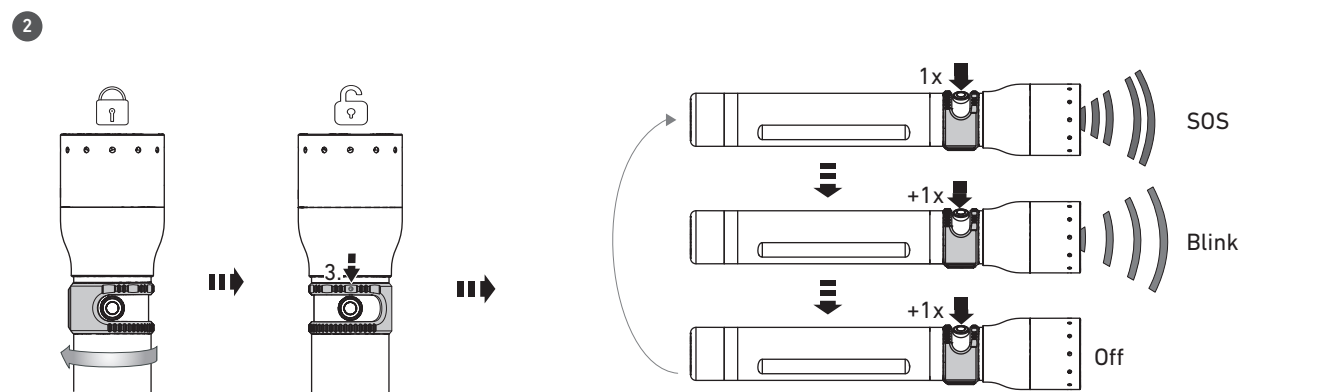

P17R Core

Default Operation

Advanced Focus System

Backup Mode 1 2 3

Boost 1 2 3

Recycling

Charging System

Off!