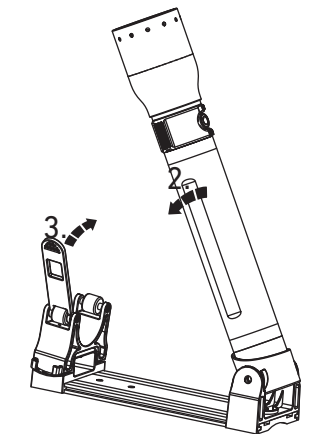

P17R Core

Default Operation

Advanced Focus System

Backup Mode 1 2 3

Boost 1 2 3

Recycling

Charging System

Off!