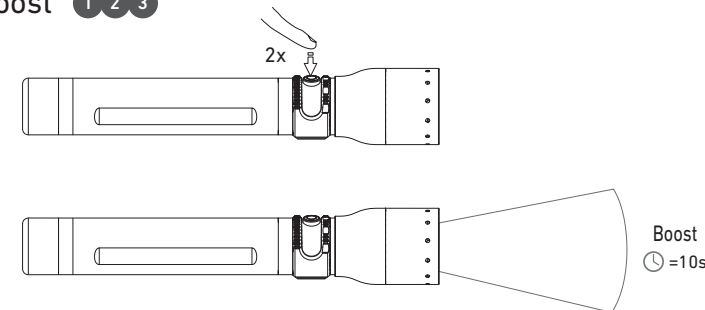

P17R Core

Default Operation

Advanced Focus System

Backup Mode 1 2 3

Boost 1 2 3

Recycling

Charging System

Off!