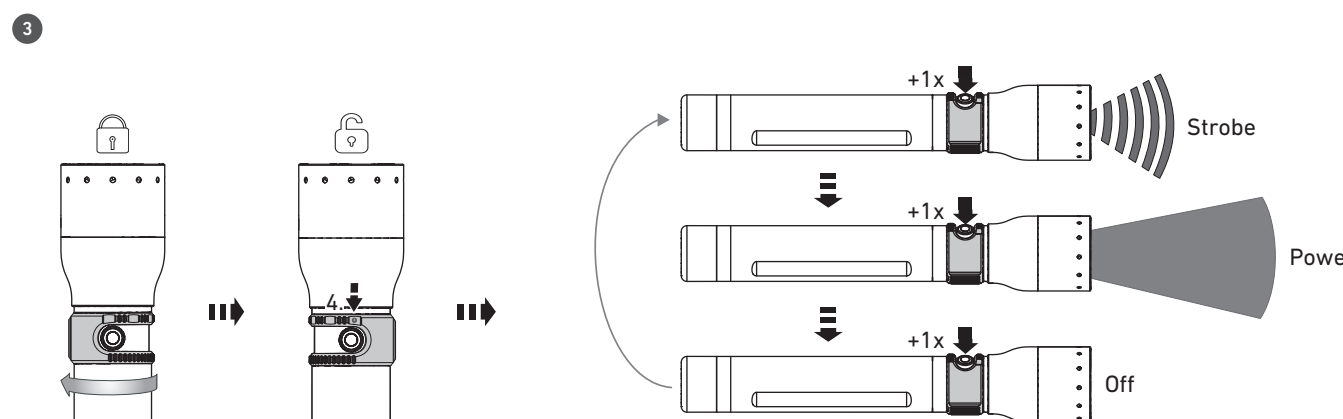

P17R Core

Default Operation

Advanced Focus System

Backup Mode 1 2 3

Boost 1 2 3

Recycling

Charging System

Off!