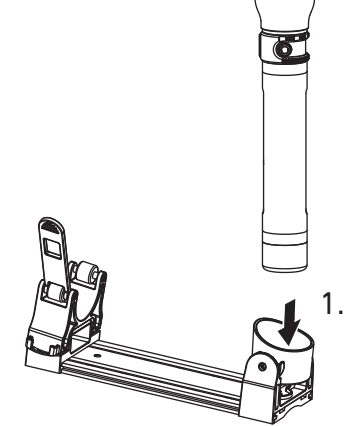

P17R Core

Default Operation

Advanced Focus System

Backup Mode 1 2 3

Boost 1 2 3

Recycling

Charging System

Off!