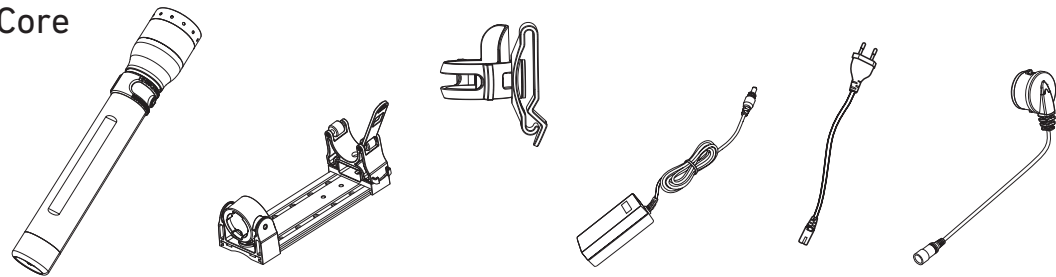

P17R Core

Default Operation

Advanced Focus System

Backup Mode 1 2 3

Boost 1 2 3

Recycling

Charging System

Off!