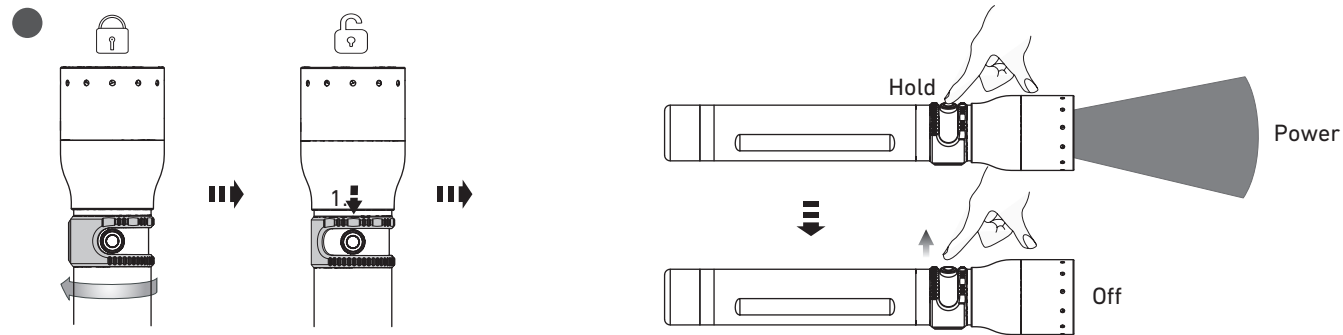

P17R Core

Default Operation

Advanced Focus System

Backup Mode 1 2 3

Boost 1 2 3

Recycling

Charging System

Off!