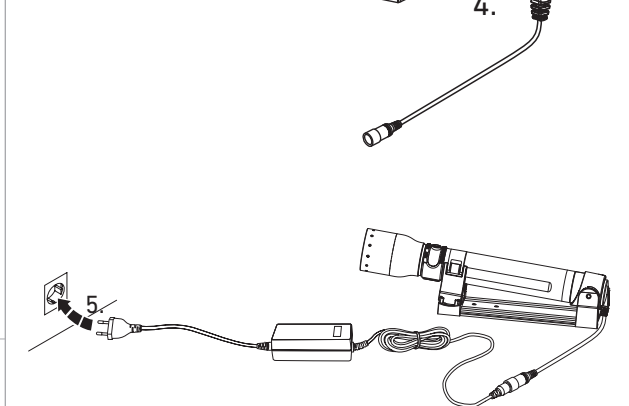

P17R Core

Default Operation

Advanced Focus System

Backup Mode 1 2 3

Boost 1 2 3

Recycling

Charging System

Off!