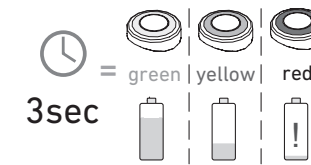

P17R Core

Default Operation

Advanced Focus System

Backup Mode 1 2 3

Boost 1 2 3

Recycling

Charging System

Off!